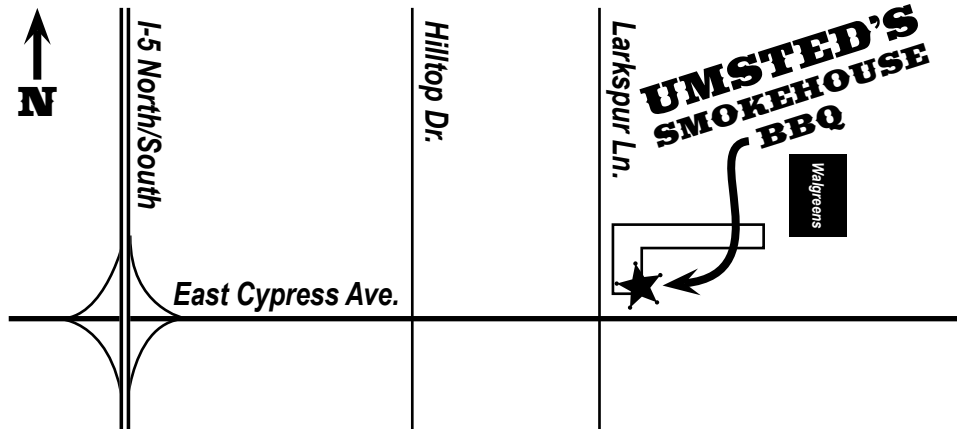

# WELCOME TO UMSTED'S SMOKEHOUSE BBQ

**916 E. Cypress Avenue**  
(on the corner of E. Cypress & Larkspur)

**HOURS**  
**Tues-Sat:**  
**10:30-8:30**  
**Sunday:**  
**11:30-6:30**

**Please Note:**

Your meat is fully cooked, the pink you see is a quality signature of the smoking process.